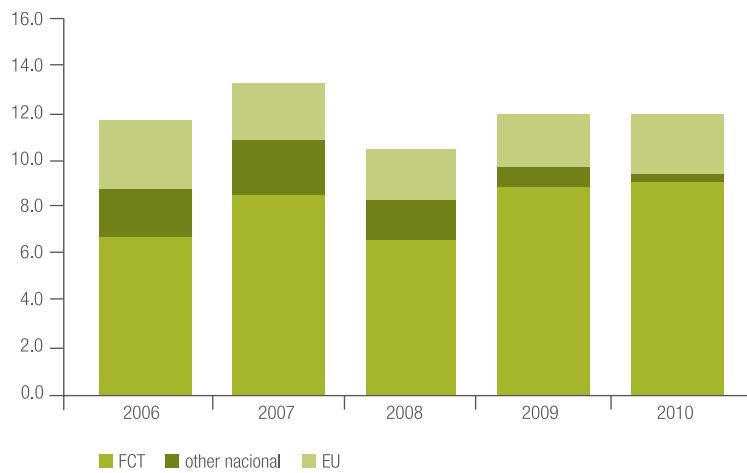

budget

**total funding 2010
research projects**

FCT Portuguese foundation for science and technology
ADI Portuguese Innovation Agency
EU European Union

total funding – research projects and research centres (M€)

total ongoing research projects

**total budget for starting year
– research projects and research centres (M€)**

total funding by research centre and funding agency, 2010 (M€)