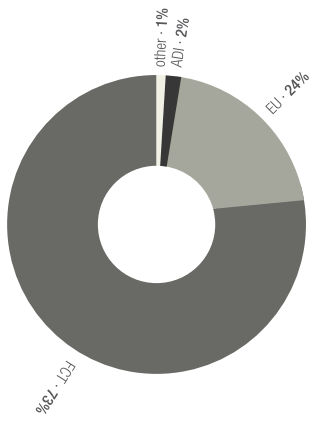

budget

**total funding 2010
research projects**

FCT Portuguese foundation for science and technology
ADI Portuguese Innovation Agency
EU European Union

total funding – research projects and research centres (M€)